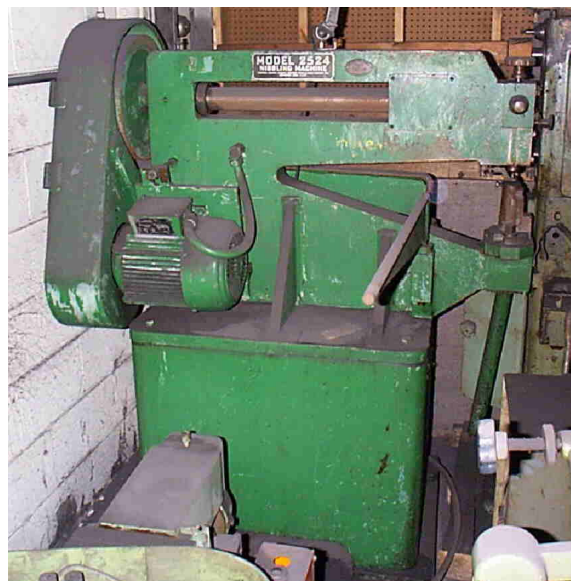

used CAMPBELL NIBBLER Model #2524

Specifications:

Capacity .....1/4" M. S. Maximum
Depth of Throat ..... 24"
Stroke Length ..... (3), 1/4", 3/16" & 1/8" and under
Motor ..... 2 HP, 220 / 440 / 3 / 60 (wired at 220 V)
Approximate Dimensions ..... 4'9"H x 2-1/8"W x 4'4"L

Delivery: from stock, subject to prior sale.
Terms: cash before removal.

PRICE: F.O.B. AURORA, IL

$1,850.00

SN: 468-301